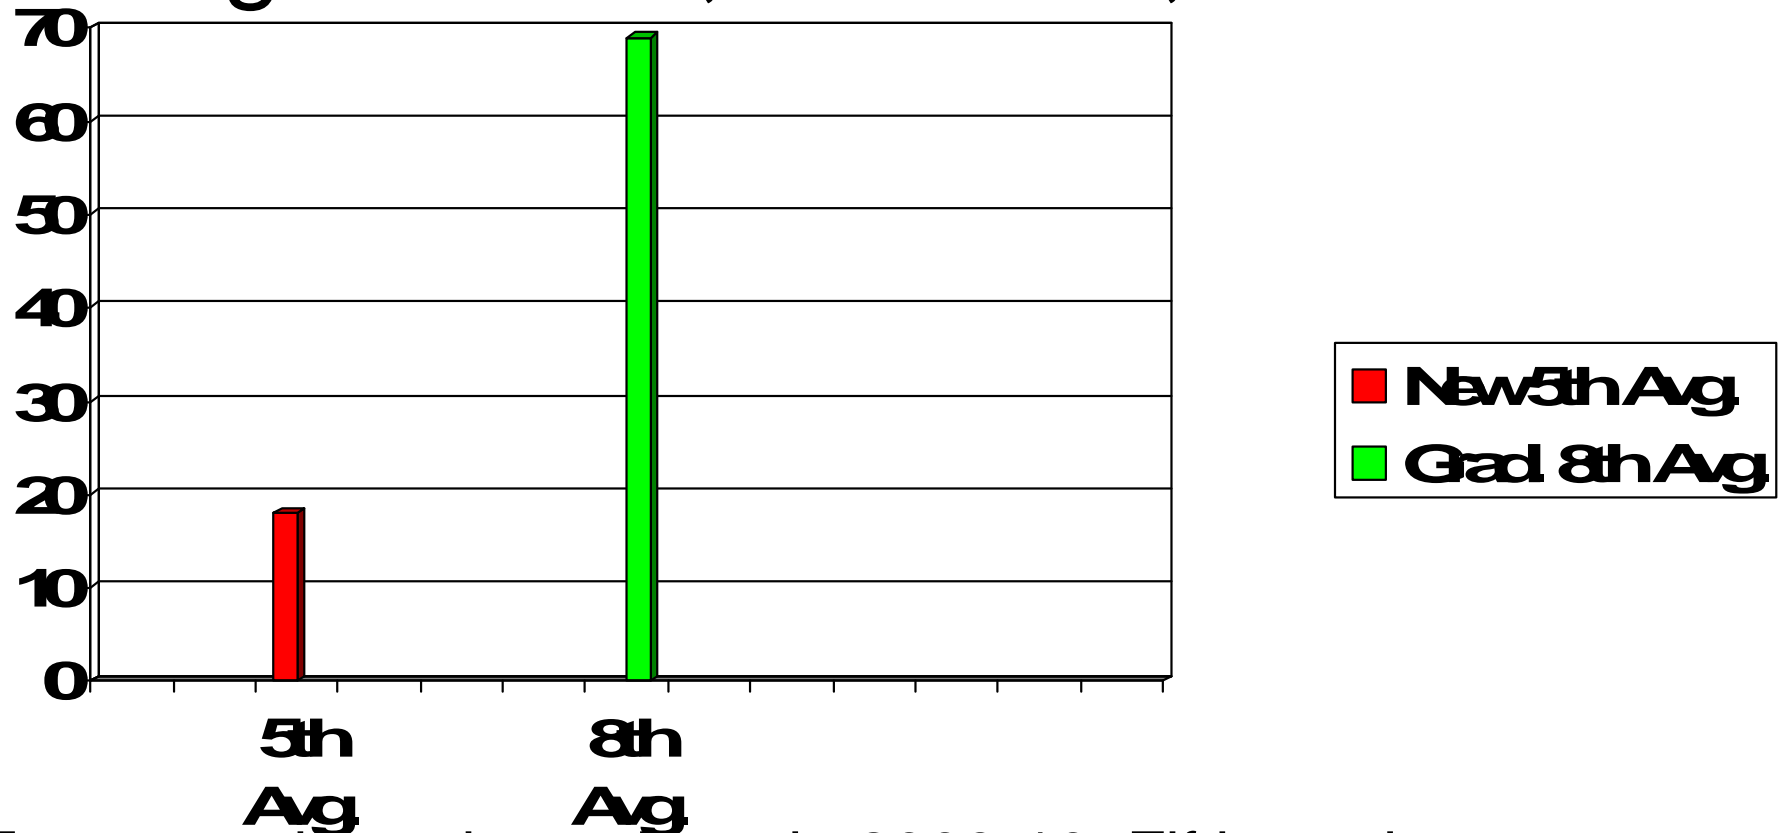

# Percentile Rank of 10 new 5<sup>th</sup> grade students, Fall 2009 vs. 8<sup>th</sup> grade graduates, Summer, 2009

Ten new 5th grade students in 2009-10. Fifth grade scores are WKCE results – WI's standardized test.

The 8th grade student scores are based on Terra Nova.